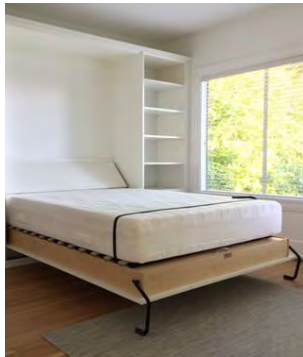

DELUXE UPRIGHT

STUDIO 2000 AND AUTO LEG								
Bed Size	WIDTH		HEIGHT		DEPTH		PROJECTION	
	inches	cm	inches	cm	inches	cm	inches	cm
SINGLE	44	112	80	204	21	54	91	232
DOUBLE	59	150	80	204	21	54	91	232
QUEEN	65	165	85	216	21	54	96	244
KING	82	209	85	216	21	54	96	244

STANDARD UPRIGHT

STUDIO 2000 AND AUTO LEG								
Bed Size	WIDTH		HEIGHT		DEPTH		PROJECTION	
	inches	cm	inches	cm	inches	cm	inches	cm
SINGLE	44 1/2	114	82	208	16	41	86	219
DOUBLE	59 1/2	152	82	208	16	41	86	219
QUEEN	65 1/2	167	87	221	16	41	91	232
KING	N/A	N/A	N/A	N/A	N/A	N/A	N/A	N/A

DELUXE SIDE-FOLD

STUDIO 2000 AND AUTO LEG								
Bed Size	WIDTH		HEIGHT		DEPTH		PROJECTION	
	inches	cm	inches	cm	inches	cm	inches	cm
SINGLE	80	204	44	112	21	54	55	140
DOUBLE	80	204	59	150	21	54	70	178
QUEEN	85	216	65	165	21	54	76	194
KING	N/A	N/A	N/A	N/A	N/A	N/A	N/A	N/A

STANDARD SIDE-FOLD

STUDIO 2000 AND AUTO LEG								
Bed Size	WIDTH		HEIGHT		DEPTH		PROJECTION	
	inches	cm	inches	cm	inches	cm	inches	cm
SINGLE	80	204	46 1/2	118	16	41	50	127
DOUBLE	80	204	61 1/2	156	16	41	65	165
QUEEN	85	216	67 1/2	172	16	41	71	181
KING	N/A	N/A	N/A	N/A	N/A	N/A	N/A	N/A