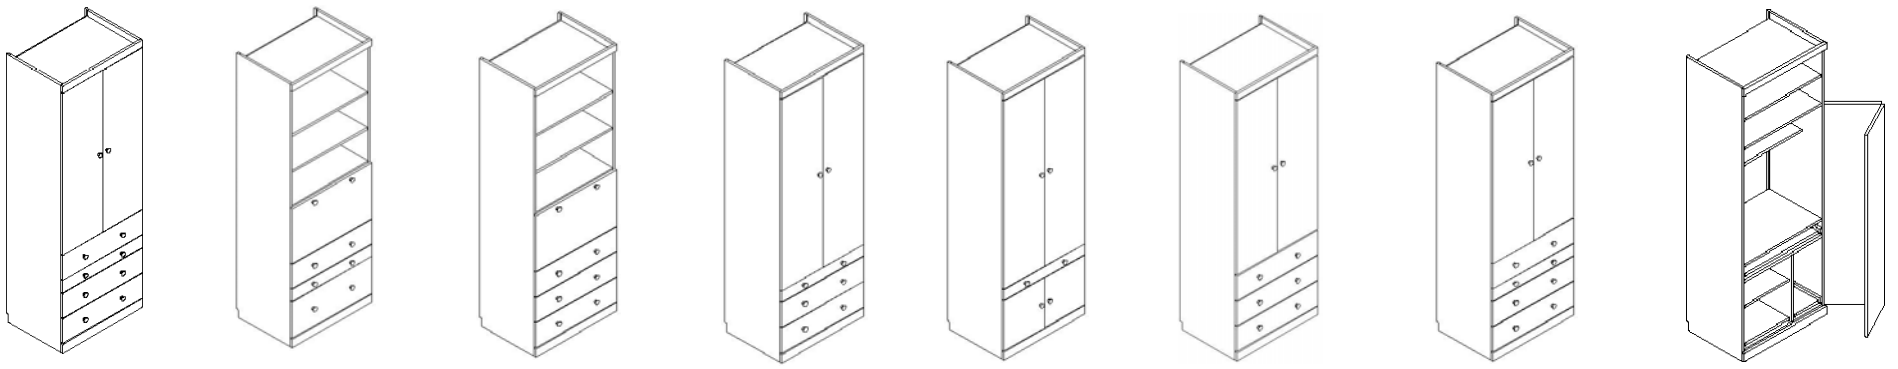

Instant Bedrooms

Manufacturing Inc.

wallbeds.com
info@wallbeds.com

CABINET STYLES

A B C D E F G H I J

K L M N O P Q R

#102 - 12925 115th Avenue Surrey B.C
Canada V3R 2S2
Phone 604 669 2337 | Fax: 604 685 2337