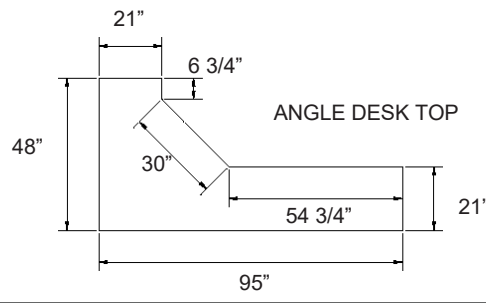

Instant Bedrooms

Manufacturing Inc.

wallbeds.com
info@wallbeds.com

CABINET STYLES

A B C D E F G H I J

K L M N O P Q R

#102 - 12925 115th Avenue Surrey B.C
Canada V3R 2S2
Phone 604 669 2337 | Fax: 604 685 2337