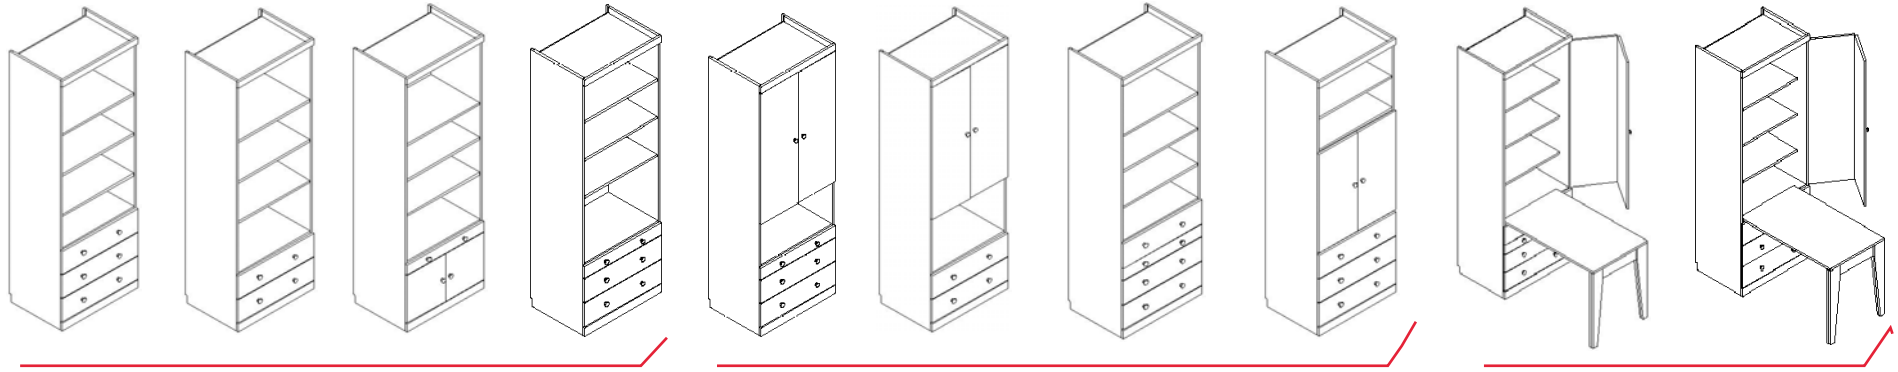

Instant Bedrooms

Manufacturing Inc.

wallbeds.com
info@wallbeds.com

CABINET STYLES

A B C D E F G H I J

K L M N O P Q R

#102 - 12925 115th Avenue Surrey B.C
Canada V3R 2S2
Phone 604 669 2337 | Fax: 604 685 2337