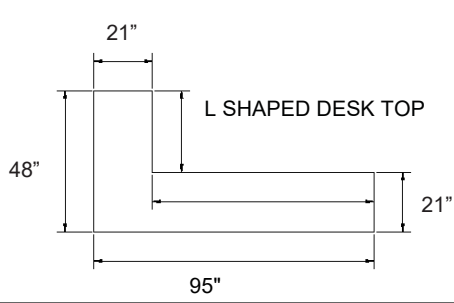

Instant Bedrooms

Manufacturing Inc.

wallbeds.com
info@wallbeds.com

CABINET STYLES

A B C D E F G H I J

K L M N O P Q R

#102 - 12925 115th Avenue Surrey B.C
Canada V3R 2S2
Phone 604 669 2337 | Fax: 604 685 2337