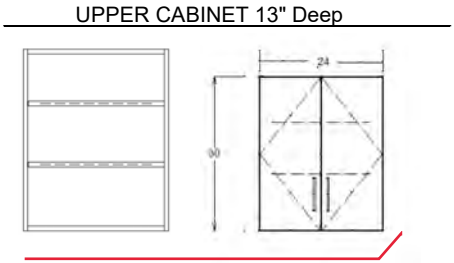

Instant Bedrooms

Manufacturing Inc.

wallbeds.com
info@wallbeds.com

CABINET STYLES

A B C D E F G H I J

K L M N O P Q R

#102 - 12925 115th Avenue Surrey B.C
Canada V3R 2S2
Phone 604 669 2337 | Fax: 604 685 2337